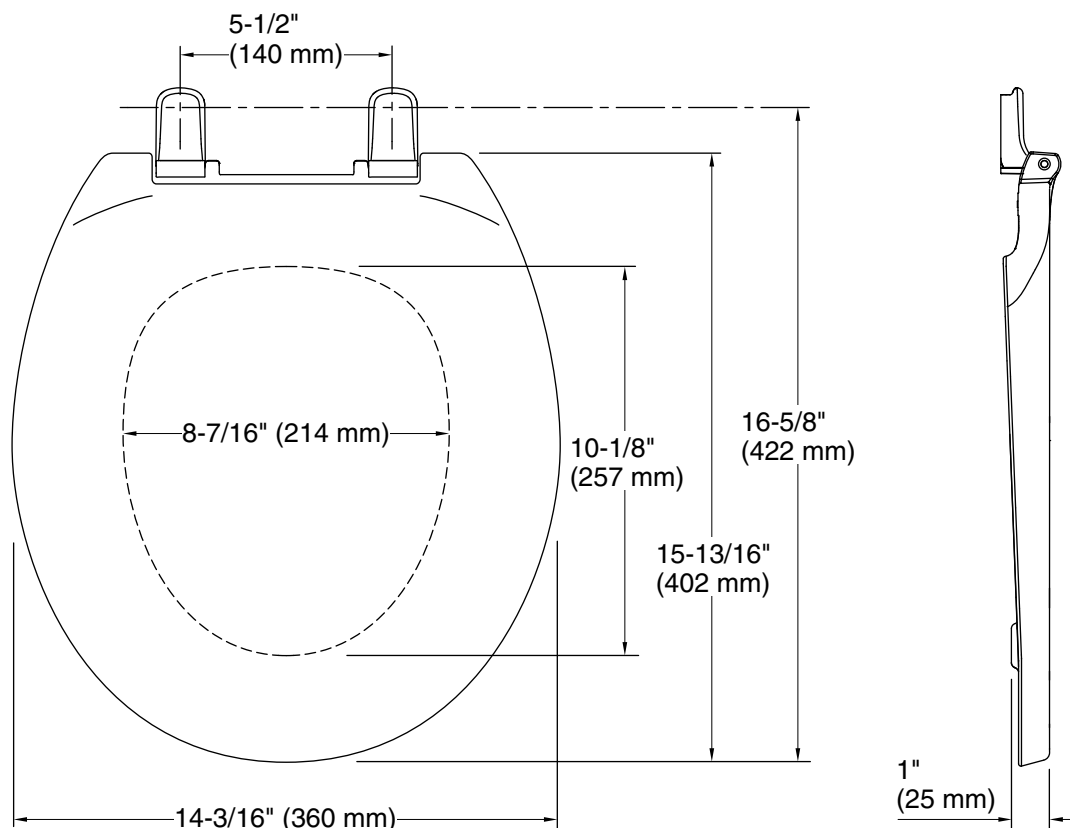

### Technical Information

All product dimensions are nominal.

Seat shape type: Round-front  
Seat front type: Closed-front  
Seat-mounting holes: 5-1/2" (140 mm)